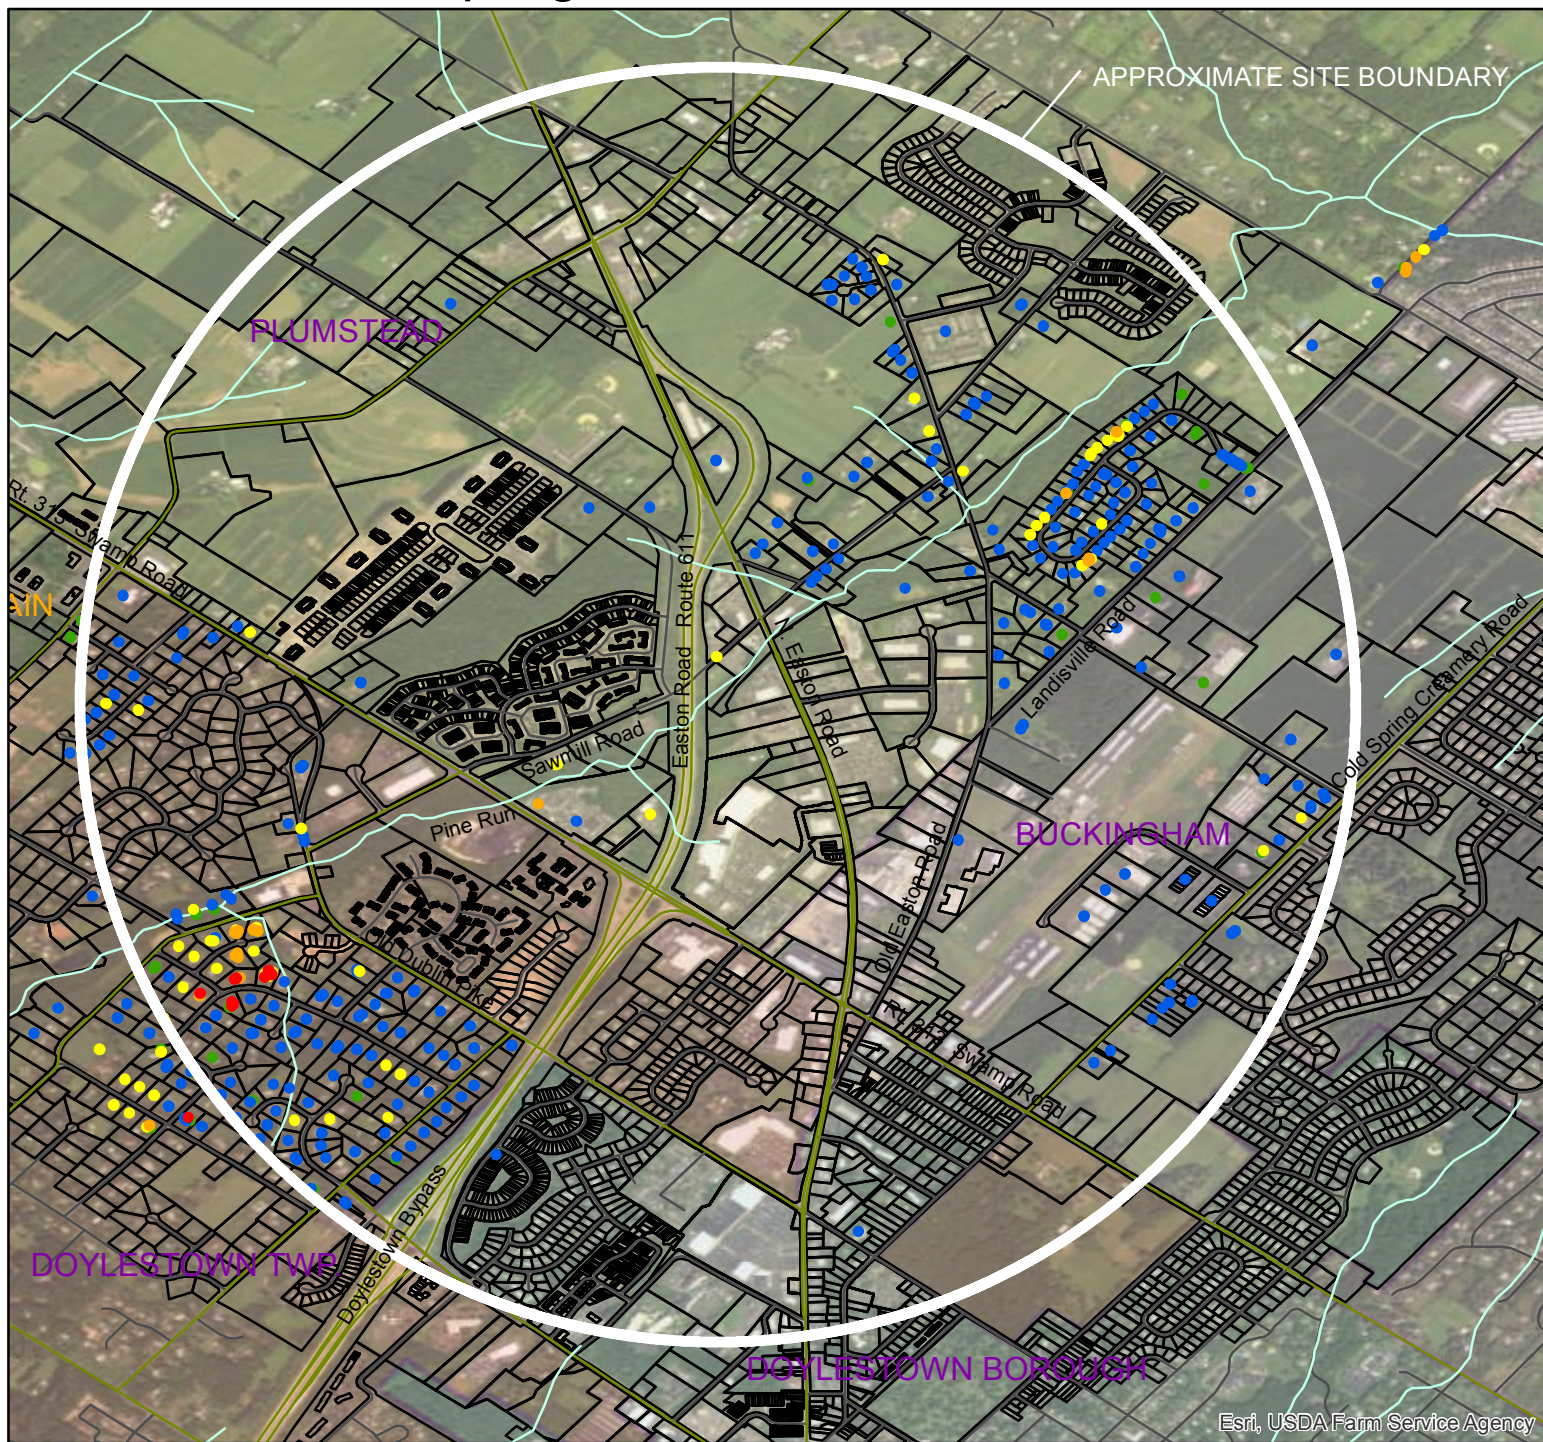

Easton Road PFC HSCA Site Sampling Results as of 02082017

Legend

 Township Boundary

Well Sample Results (PFOA + PFOS)

-  ≥ 70 ppt
-  41 - 69 ppt
-  21 - 40 ppt
-  0 - 20 ppt
-  ND

Easton Road PFC HSCA Site